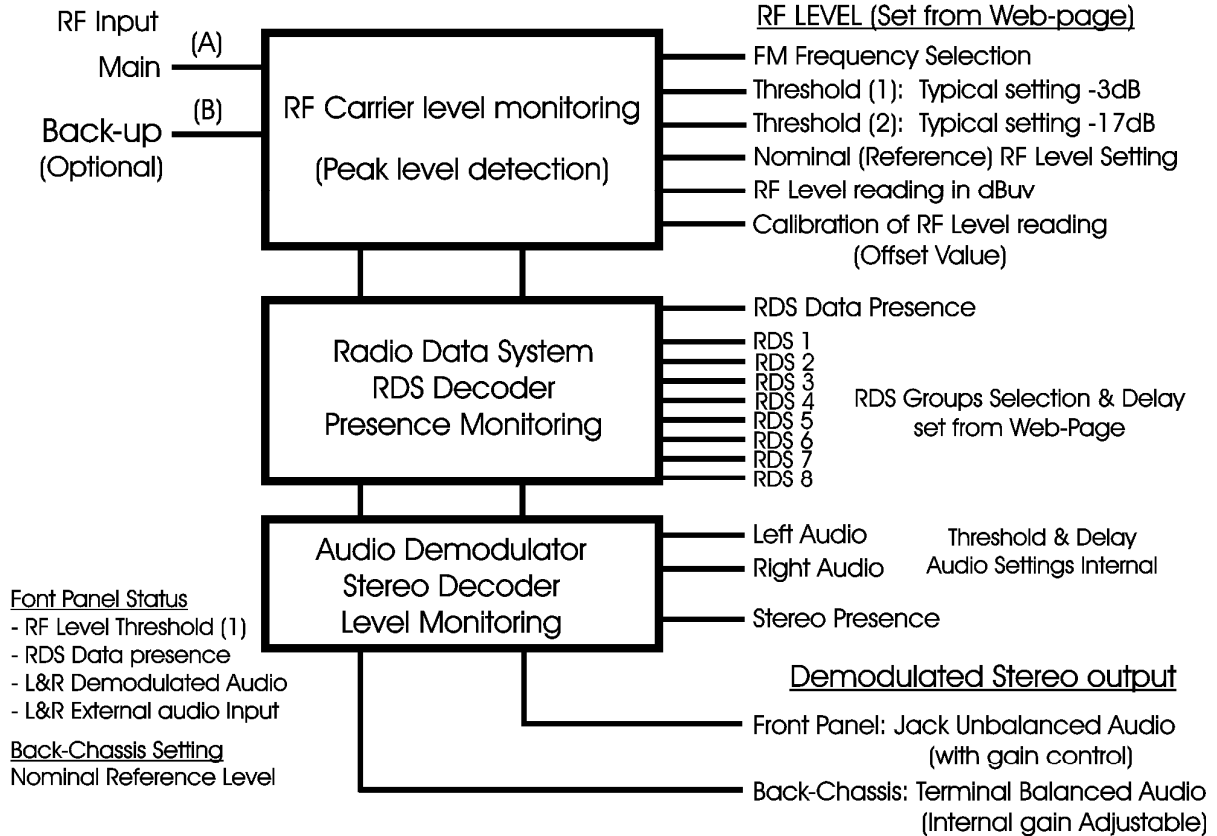

Tekron Communication Systems

RMS-2FS

STEREO FM & RDS MONITOR STATION FUNCTION DIAGRAM

Transmitter output

WEB-PAGE & SNMP SETUP MONITORING & CONTROL

Site Monitor & control

Transmitter Input